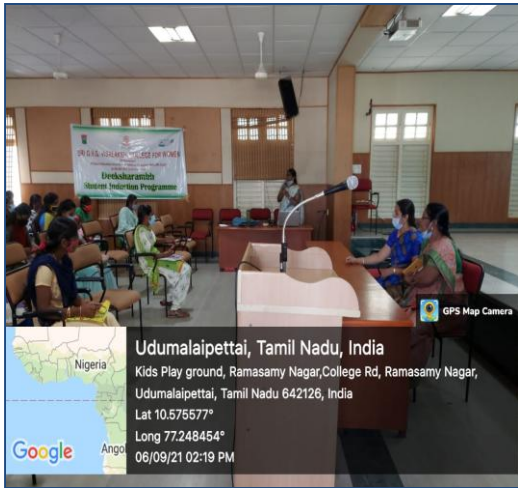

Udumalaipettai, Tamil Nadu, India
Kids Play ground, Ramasamy Nagar, College Rd, Ramasamy Nagar,
Udumalaipettai, Tamil Nadu 642126, India
Lat 10.575577°
Long 77.248454°
06/09/21 02:19 PM