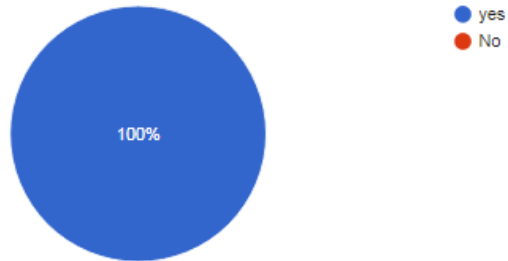

Was the session useful ?

304 responses

Speaker's Presentation was

304 responses