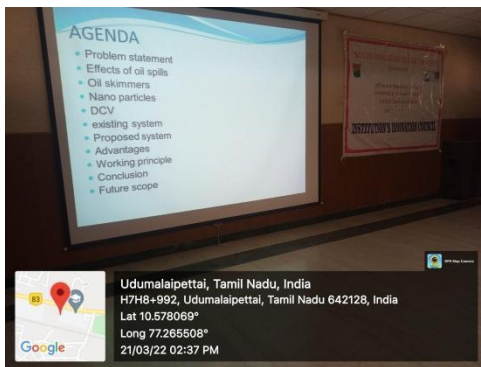

Udumalaipettai, Tamil Nadu, India
H7H8+992, Udumalaipettai, Tamil Nadu 642128, India
Lat 10.578069°
Long 77.265508°
21/03/22 02:37 PM