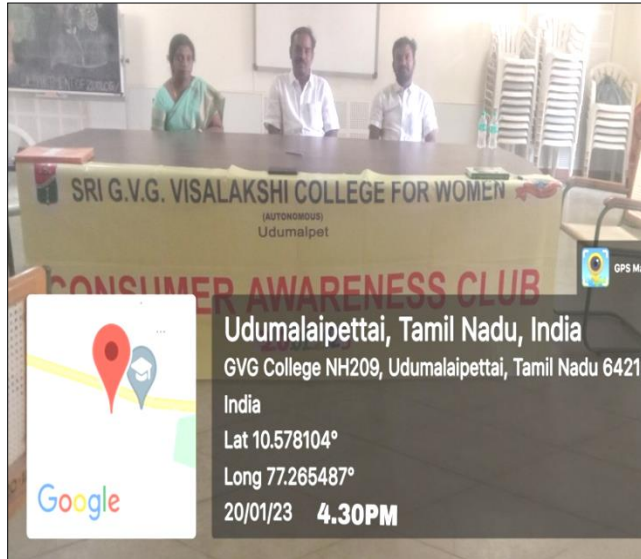

Attendance Sheet

SRI GIVG VISHALAKSHI COLLEGE FOR WOMEN CONSUMER AWARENESS CLUB ORGANIZES NATIONAL CONSUMER DAY AWARENESS PROGRAMME-2023 20.1.2023			
S.No	Name of the Participant	Designation	Signature
1.	S. Senthil Kumar	Advocate	[Signature]
2.	J. Raju Pillai	"	[Signature]
3.	S. Anitha Varshini	II - B.com (Aided)	[Signature]
4.	T. Senthikumar Selvaraj	III - B.Sc Kathakali	[Signature]
5.	T. Ilakkia	II - B.com (Aided)	[Signature]
6.	S. Sathya Jyothi	IV - B.A Economics	[Signature]
7.	S. Selva deepika	II - B.A Economics	[Signature]
8.	K. Champakavani	III - B.com (Aided)	[Signature]
9.	M. Tamilmani	III - B.com (SF)	[Signature]
10.	Hareendran	"	[Signature]
11.	S. Yogayani	III - B.com (SF)	[Signature]
12.	A. Abhigayam	III - B.com (SF)	[Signature]
13.	K. Monikaselles	III B.com SF	[Signature]
14.	G. Revathi	III B.com SF	[Signature]
15.	S. Sienka	III B.com SF	[Signature]
16.	S. Sandhya	III B.com SF	[Signature]
17.	N. Vashini	II B.com SF	[Signature]
18.	A. Keerthana	III B.com SF	[Signature]
19.	S. Dhanya Senthilini	III B.com SF	[Signature]
20.	D. Harshini	III B.com SF	[Signature]
21.	Shakthi	III B.com SF	[Signature]
22.	Kavya A	III B.com SF	[Signature]
23.	T. Ratnapriya	III - B.com (SF)	[Signature]
24.	P. Sounalboya	III - B.com (SF)	[Signature]
25.	M. Shanani	III - B.com (SF)	[Signature]
26.	G. Shantagadamathi	III - B.com (SF)	[Signature]
27.	K. Ralini	III - B.com (SF)	[Signature]
28.	S. Vasanthi	III - B.com (SF)	[Signature]
29.	M. Deepika	III - B.com (SF)	[Signature]
30.	G. Parthiya	III - B.com (SF)	[Signature]
31.	C. Nandana	III - B.com (SF)	[Signature]
32.	S. Sujitha	III - B.com (SF)	[Signature]
33.	A. Mahalakshmi	III - B.com (SF)	[Signature]
34.	M. Sima Sankari	III - B.com (SF)	[Signature]
35.	N. Vinitha	III - B.com (SF)	[Signature]
36.	K. Ramya	III - B.com (SF)	[Signature]
37.	S. Saumya	III - B.com (SF)	[Signature]
38.	N. Anvitha	III - B.com (SF)	[Signature]
39.	P. Sujitha	III - B.com (SF)	[Signature]
40.	K. Sushma	III - B.com (SF)	[Signature]
41.	Anathi P.T	III - B.com (SF)	[Signature]
42.	Indira M	III - B.com (SF)	[Signature]
43.	Subhashini. G	III - B.com (SF)	[Signature]
45.	R. Srathipriya	III - B.com (SF)	[Signature]
46.	M. Sargani	III - B.com (SF)	[Signature]
47.	Sajana Farwin	III - B.com (SF)	[Signature]
48.	Chenbagapriya. P	III - B.com (SF)	[Signature]
49.	Abirami. K	III - B.com (SF)	[Signature]
50.	N. Kavimalar	III - B.com (SF)	[Signature]

51.	E. Menaka	III - B.com (A)	[Signature]
52.	A. Keerthana	III - B.com (A)	[Signature]
53.	Kanimozi. M	III - B.com (A)	[Signature]
54.	Kavinaya. C	III - B.com (A)	[Signature]
55.	Sai Varsha. C	III - B.com (A)	[Signature]
56.	Shifana Farween	III - B.com (SF)	[Signature]
57.	Anulmozhi. S	III - B.com (SF)	[Signature]
58.	S. Haritha	III - B.com (SF)	[Signature]
59.	J. Abirami	III - B.com (SF)	[Signature]
60.	P. Kaviya	III - B.com (SF)	[Signature]
61.	D. Priya dharshini	III - B.com (SF)	[Signature]
62.	G. Polyanika	III - B.com (SF)	[Signature]
63.	M.S. Keerthika	III - B.com (SF)	[Signature]