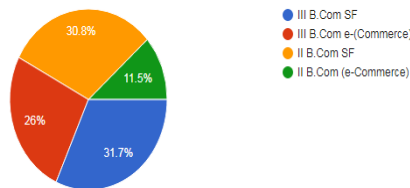

Feedback Analysis

Feedback received from the participants reveal that 31.7% of the students belonged to III B.Com – SF, 52.9% of the students expressed as the content of the session was Excellent. 51% of the students said that the session was informative. 51.9% of the students strongly agree that the speaker was concerned about the audience understanding. 61.5% of the students opinioned that the topic was very useful. 77.9% of the students expressed that the extent of coverage of topic range between 76-100%. 79.8% of the students said that, 76-100% knowledge gained through this session.

Major
104 responses