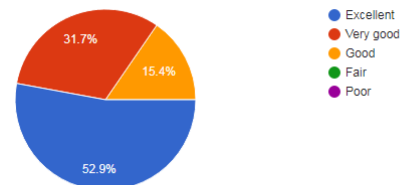

How did you find the content of the session?
104 responses