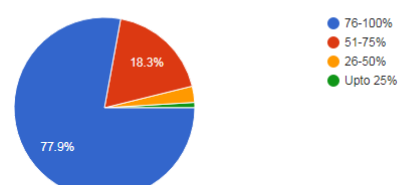

Extent of coverage of topic
104 responses