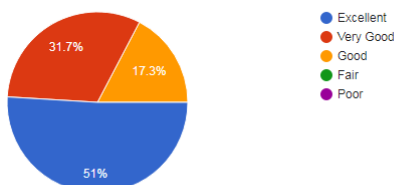

Do you think the session was informative?
104 responses