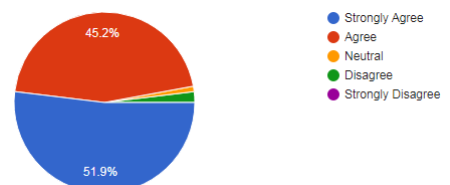

11:12 AM | kfi-tnfj-yyz

11:12 AM | kfi-tnfj-yyz

Feedback Analysis

Feedback received from the participants reveal that 31.7% of the students belonged to III B.Com – SF, 52.9% of the students expressed as the content of the session was Excellent. 51% of the students said that the session was informative. 51.9% of the students strongly agree that the speaker was concerned about the audience understanding. 61.5% of the students opinioned that the topic was very useful. 77.9% of the students expressed that the extent of coverage of topic range between 76-100%. 79.8% of the students said that, 76-100% knowledge gained through this session.

Major
104 responses

How did you find the content of the session?
104 responses

Do you think the session was informative?
104 responses

Do you think the speaker is concerned about the audience understanding?
104 responses