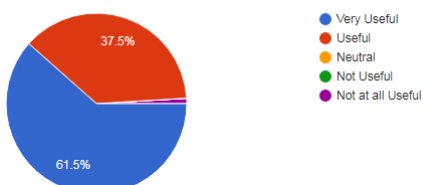

Usefulness of the topic
104 responses