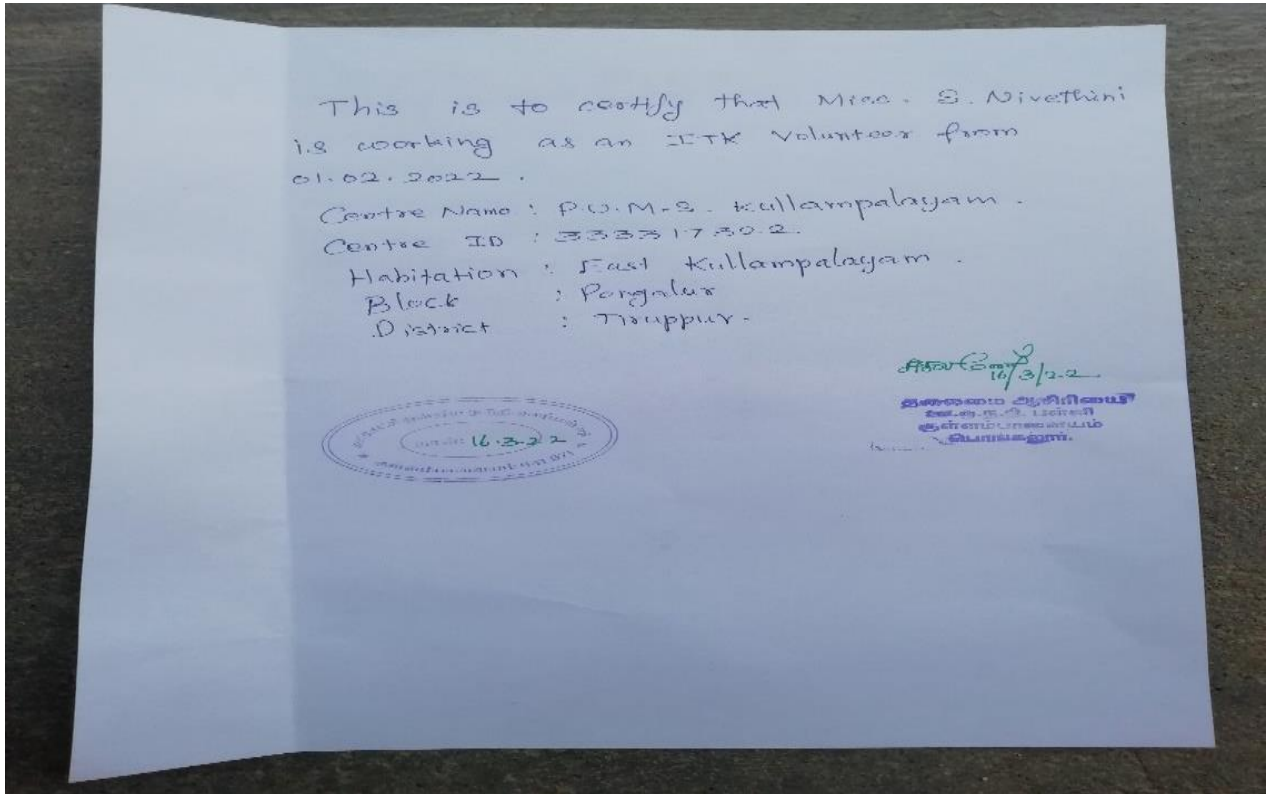

Screenshots